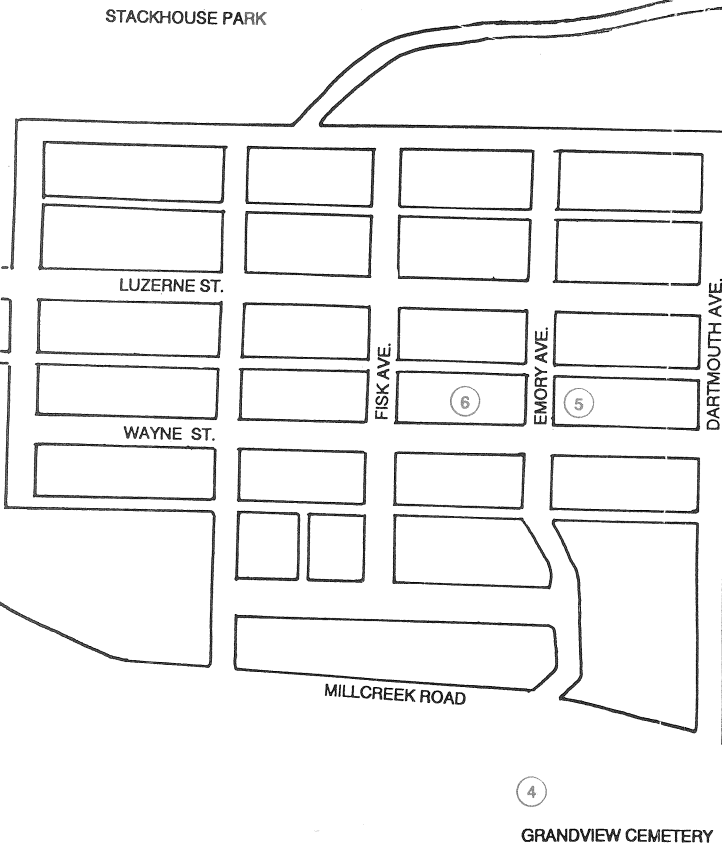

Walking Tour of Old Westmont

- EDGEHILL
- GREENE ST
- 1. T. Hamilton House (#528)
- 2. Zimmerman House (#131)
- 3. Hay House (#143)
- 4. Keedy House (#202)
- 5. Gardner House (#203-209)
- 6. Owen House (#233)
- 7. Ogden House (#238)
- 8. Dennison House (#245)
- 9. Temple House (#227)
- FAYETTE STREET
- 10. Hamilton House (#200)
- 11. Butler House (#152)
- 12. Endsley House (#144)
- 13. Thackray House (#126)
- 14. Price House (#510)
- 15. Morris House (#105)
- 16. R. Replogle House (#131)
- 17. Buchanan House (#434)

Side Trip #1

1. Cambria Steel/Cohoe House (#116)
2. F.J. Varner House (#120)
3. Palmer/Hager House (#44-46)
4. Grandview Cemetery
5. Krieger House (#444)
6. Berkebile House (#534)
7. Sears Model Home No. 137 (#146)
8. Sears Model Home No. 164 (#140)

Side Trip #2

1. Morris House (#202)
2. Mulvehill House (#212)
3. The Mound
4. Reynolds House (#728)
5. Cooper/Coolidge House (#204-206)
6. Fisher House (#120)
7. William Oakley House (#27)
8. Evan Lloyd House II (#60)
9. Cambria Steel/Coll House (#114)
10. Evan Lloyd House I (#926)
11. Cambria Iron/Wagner House (#216-218)
12. Cambria Iron/Grubb House (#144)
13. Cambria Iron/Potter House (#132)
14. Cambria Iron/Robson House (#117-119)
15. Cambria Iron/Woods House (#18)
16. Cambria Iron/Wise House (#42)
17. Cambria Iron/Jordan House (#59)
18. Allendorfer House (#834-836)

SIDE TRIP #2

Start Here 2 1

SIDE TRIP #1

Start Here

4
GRANDVIEW CEMETERY